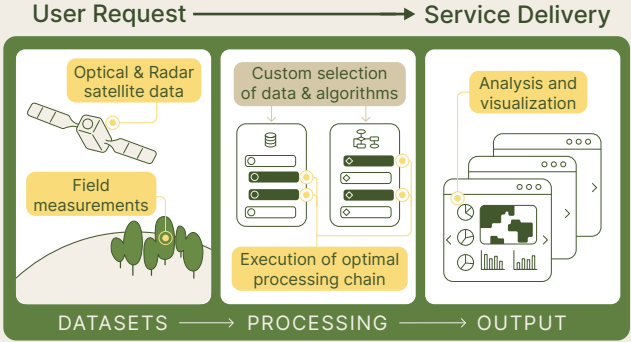

Enhance the accuracy of EO based methods to support forest biomass monitoring in under-sampled areas.

Facilitate global collaboration by providing international organizations with consistent forest data over large geographical areas to support policy-making and research.

We conduct use case demonstrations at the local, regional, national and continental levels.

We offer three types of products to support forest biomass and carbon monitoring:

Forest Structure
Variables

Biomass and
Growth Metrics